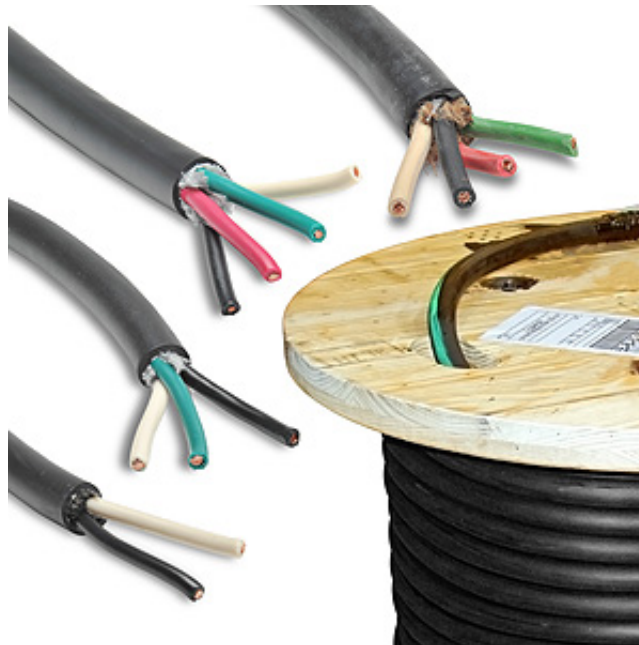

Free Download

[0-4 So Cord](#)

[0-4 So Cord](#)